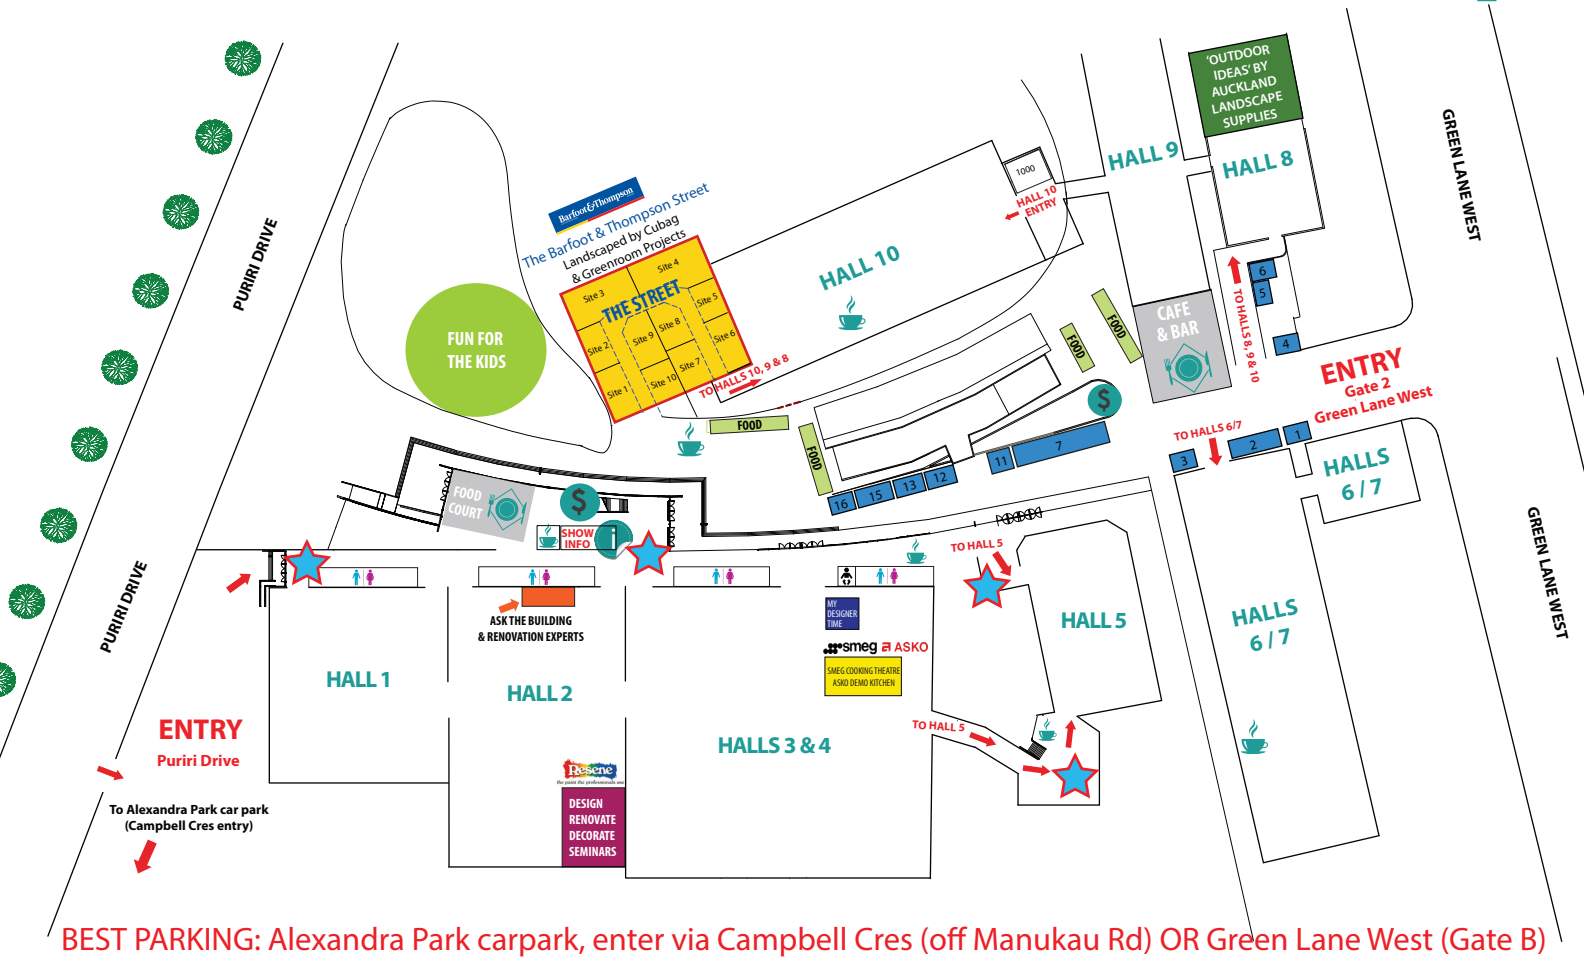

auckland HomeShow Show Map

MAP LEGEND

-  'The Street' by Barfoot & Thompson
-  Ask the Building & Renovation Experts by MDG Renovations
-  Design Renovate Decorate Seminars by Resene
-  Outdoor Ideas by Auckland Landscape Supplies
-  SMEG Cooking Theatre and Asko Demo Kitchen
-  My Designer Time
-  Outdoor Exhibitors
-  Coffee Stop
-  Food / Cafe
-  Cash Out / ATM
-  Show Information
-  Public Toilets
-  Parents Room
-  Fun Area for the Kids

 **Register Your Ticket at any of these locations by scanning the QR Code on your ticket) and be in to WIN a Gasmate BBQ & Outdoor Package!**
 NOTE: if you purchased your ticket online, you're already registered and in the draw